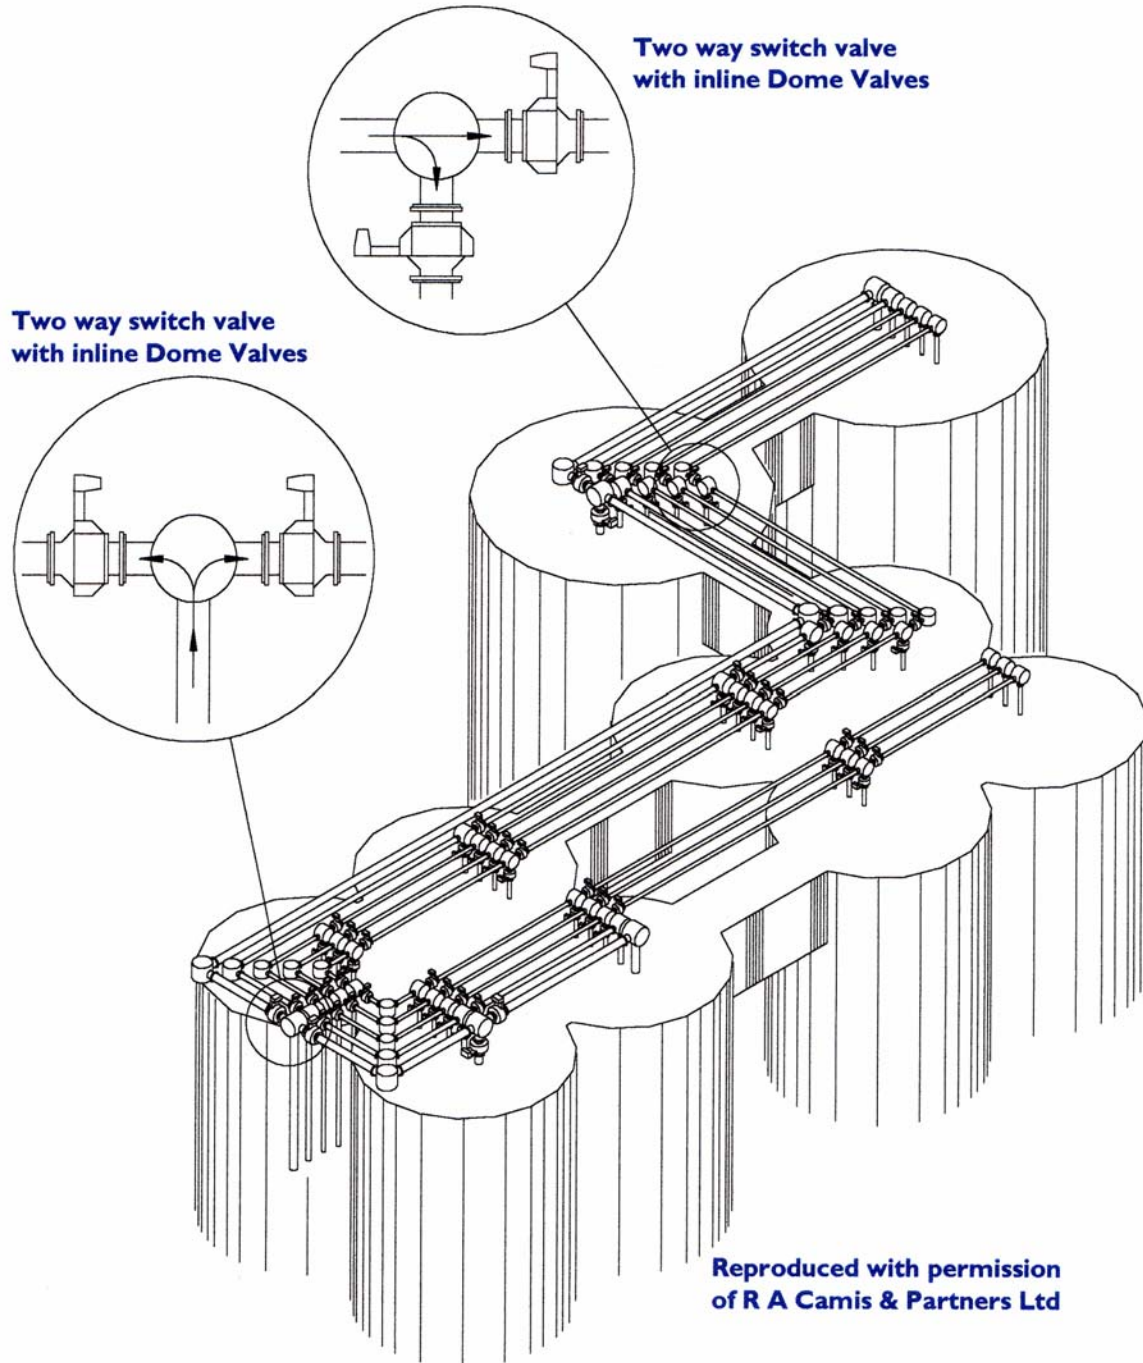

THE VALVE WITH THE PROVEN REPUTATION FOR RELIABILITY

FIT & FORGET

TYPICAL CEMENT APPLICATION

CLYDE MATERIALS HANDLING

Shaw Lane Industrial Estate, Doncaster,
South Yorkshire, DN2 4SE, England

Tel: +44 (0)1302 321313, Fax: +44 (0)1302 554470
www.clydematerials.com