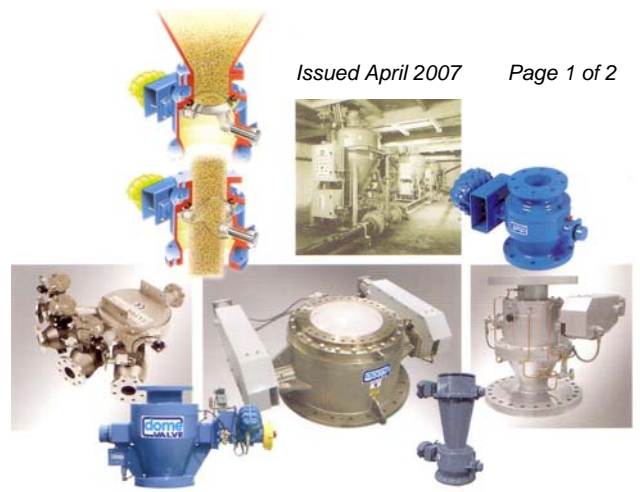

Data Sheet For:

Stainless Steel Dome Valve

600mm Valve with Twin Cylinders shown

Key Features:

To be read in conjunction with the Clyde Dome Valve brochure.

- Sizes available from 50 to 800mm bore.
- Temperature ranges from -20 to 480°C .
- Suitable for working pressure from Full Vacuum to 16 Barg pressure.
- Valves are specially designed / built for use in the pharmaceutical, food, chemical industry.
- Can be cast or fabricated from various grades of stainless steel.
- Inflatable seals available in: neoprene, viton, viton 'extreme', food quality silicone and EPDM.
- Internal and external finishes can be polished, armourcoted or electro polished.
- Crack and crevice free design. 'Clean in place' nozzles can be fitted.