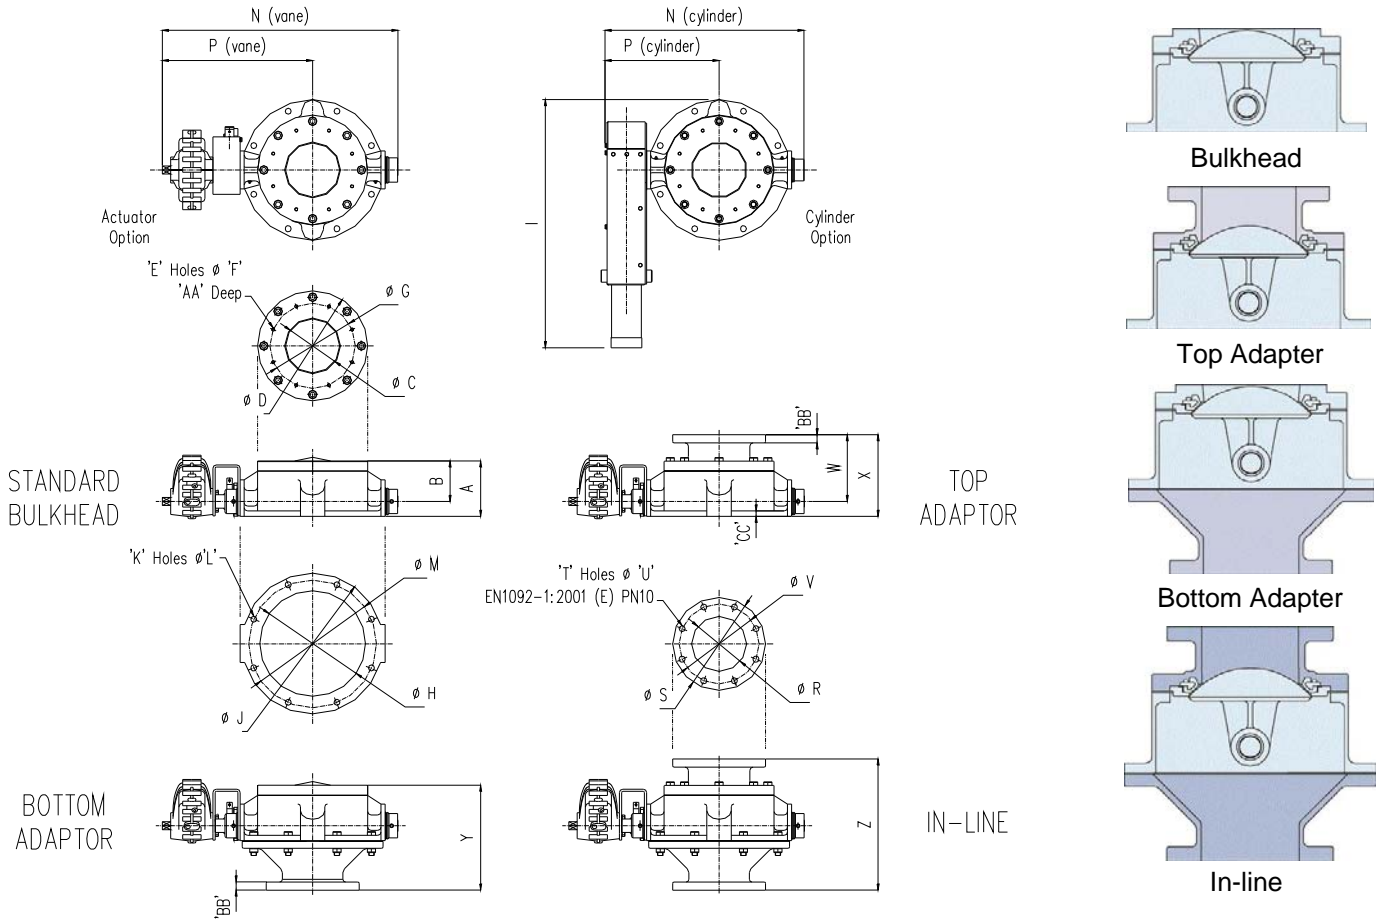

Data Sheet For: Stainless Steel Dome Valve

DV	A	B	Ø C	Ø D	E	Ø F	Ø G	Ø H	I	Ø J	K	Ø L	Ø M	N vane	N cyl	P vane	P cyl	Ø R	Ø S	T	Ø U	Ø V	W	X	Y	Z	AA	BB	CC	WT Kgs In-line
50		74	51	165	4	M16	125	51		165	4	18	125	373		242		50	165	4	18	125			188		23		18	17
80		90	78	200	8	M16	160	78		200	8	18	160	441		296		78	200	8	18	160			228		23		20	23
100	137	97	106	250	4	M12	200	240		340	6	18	300	608		402		103	229	8	18	180	173	213	272	348	13	26	20	60
150	169	124	157	320	6	M12	260	312		440	8	22	390	779		513		155	285	8	22	240	212	257	362	450	16	28	20	112
200	205	150	206	406	8	M12	315	390	928	520	8	22	470	870	683	555	368	203	343	8	22	295	247	302	388	485	16	30	20	197
250	249	189	260	390	6	M12	350	480	1212	620	8	26	560	1121	863	725	470	254	407	12	22	350	267	327	487	565	18	32	25	300
300	283	218	306	460	6	M16	410	551	1242	690	12	26	630	1212	963	763	514	305	483	12	22	400	339	404	558	680	18	35	28	392
400	370	285	410	595	16	M16	545	739	1508	1000	12	38	870	1613	1378	999	765	400	580	16	26	515	446	531	723	884	25	45	35	830
500	484	376	508	745	20	M24	620	880	1681	1110	16	39	1030		1740		958	508	745	20	26	620	541	850	857	1273	40	38	45	1300
600	650	425	600	820	20	M27	725	992	1619	1230	24	33	1120		1922		961	600	780	20	30	725	456	881	1127	1350	45	42	52	1920
800	616	390	800	1195	24	M30	950	1476	2240	1736	32	39	1380		2690		1345	800	1015	24	33	950	621	847	1216	1447	45	42	52	2400